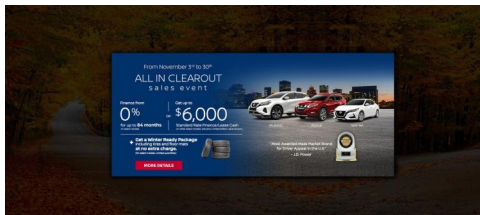

2020 Nissan Pathfinder Sport Utility

Canarino Nissan
 240 Lakeshore Drive
 North Bay, P1A 2B6
 705.476.5100
<http://canarinonissannorthbay.ca>

Vehicle Summary :

Condition	new
Mileage	10 km
Exterior Colour	Gun Metallic
Interior Colour	Rock Creek Edition Leather Seating Surfaces
Transmission	1 CVT w/OD
Engine	3.5 L Gasoline Direct Injection
VIN (Vehicle Identification Number)	*****632143
Stock Number	2020-326

Additional Features :

- Transmission: Xtronic Cvt (continuously Variable)
- Transmission W/driver Selectable Mode
- Part And Full-time Four-wheel Drive
- 82-amp/hr Maintenance-free Battery W/run Down Protection
- Class Iii Towing Equipment -inc: Hitch
- Gas-pressurized Shock Absorbers
- Electro-hydraulic Power Assist Speed-sensing Steering
- Strut Front Suspension W/coil Springs
- Multi-link Rear Suspension W/coil Springs
- 4-wheel Disc Brakes W/4-wheel Abs, Front And Rear Vented Discs, Brake Assist, Hill Descent Control And Hill Hold Control
- Compact Spare Tire Stored Underbody W/crankdown
- Body-coloured Front Bumper W/chrome Bumper Insert
- Body-coloured Rear Bumper W/black Rub Strip/fascia Accent And Chrome Bumper Insert
- Fixed Rear Window W/fixed Interval Wiper And Defroster
- Front Windshield -inc: Sun Visor Strip
- Speed Sensitive Variable Intermittent Wipers
- Galvanized Steel/aluminum Panels
- Power Liftgate Rear Cargo Access
- Fully Automatic Projector Beam Led Low/high Beam Daytime Running Headlamps